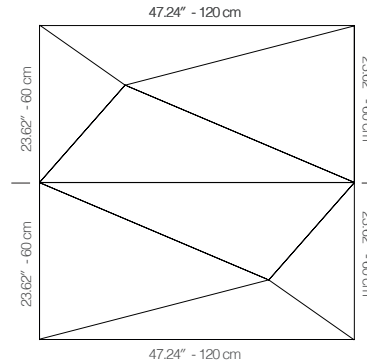

WPIRANA1AAKLF

ANTHRACITE FABRIC

47.24" x 23.62" (120 x 60 cm) panels come in sets of two. 23.62" x 23.62" (60 x 60 cm) panels come in sets of four. The number of panels per box is the minimum suggested amount to create the design envisioned by Mikodam.

CEILING APPLICATION

DIMENSIONS

- X** : 23.62" - 60 cm
- Y** : 47.24" - 120 cm
- D** : 3.25" - 8.3
- W** : 21.2 lbs - 9.6 kg

Rail depth is not included in the measurements.
(Depth of rail: 1" - 2.5 cm)

***Can be used with baseboard upon request.*