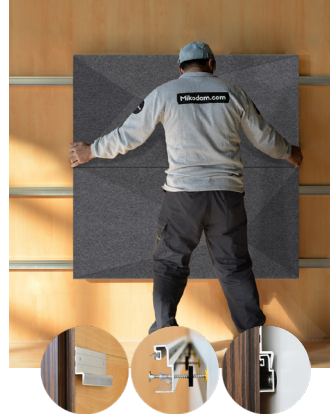

WPIRANA1AAKLF

ANTHRACITE FABRIC

47.24" x 23.62" (120 x 60 cm) panels come in sets of two. 23.62" x 23.62" (60 x 60 cm) panels come in sets of four. The number of panels per box is the minimum suggested amount to create the design envisioned by Mikodam.

CEILING APPLICATION

DIMENSIONS

- X** : 23.62" - 60 cm
- Y** : 47.24" - 120 cm
- D** : 3.25" - 8.3
- W** : 21.2 lbs - 9.6 kg

Rail depth is not included in the measurements.
(Depth of rail: 1" - 2.5 cm)

***Can be used with baseboard upon request.*